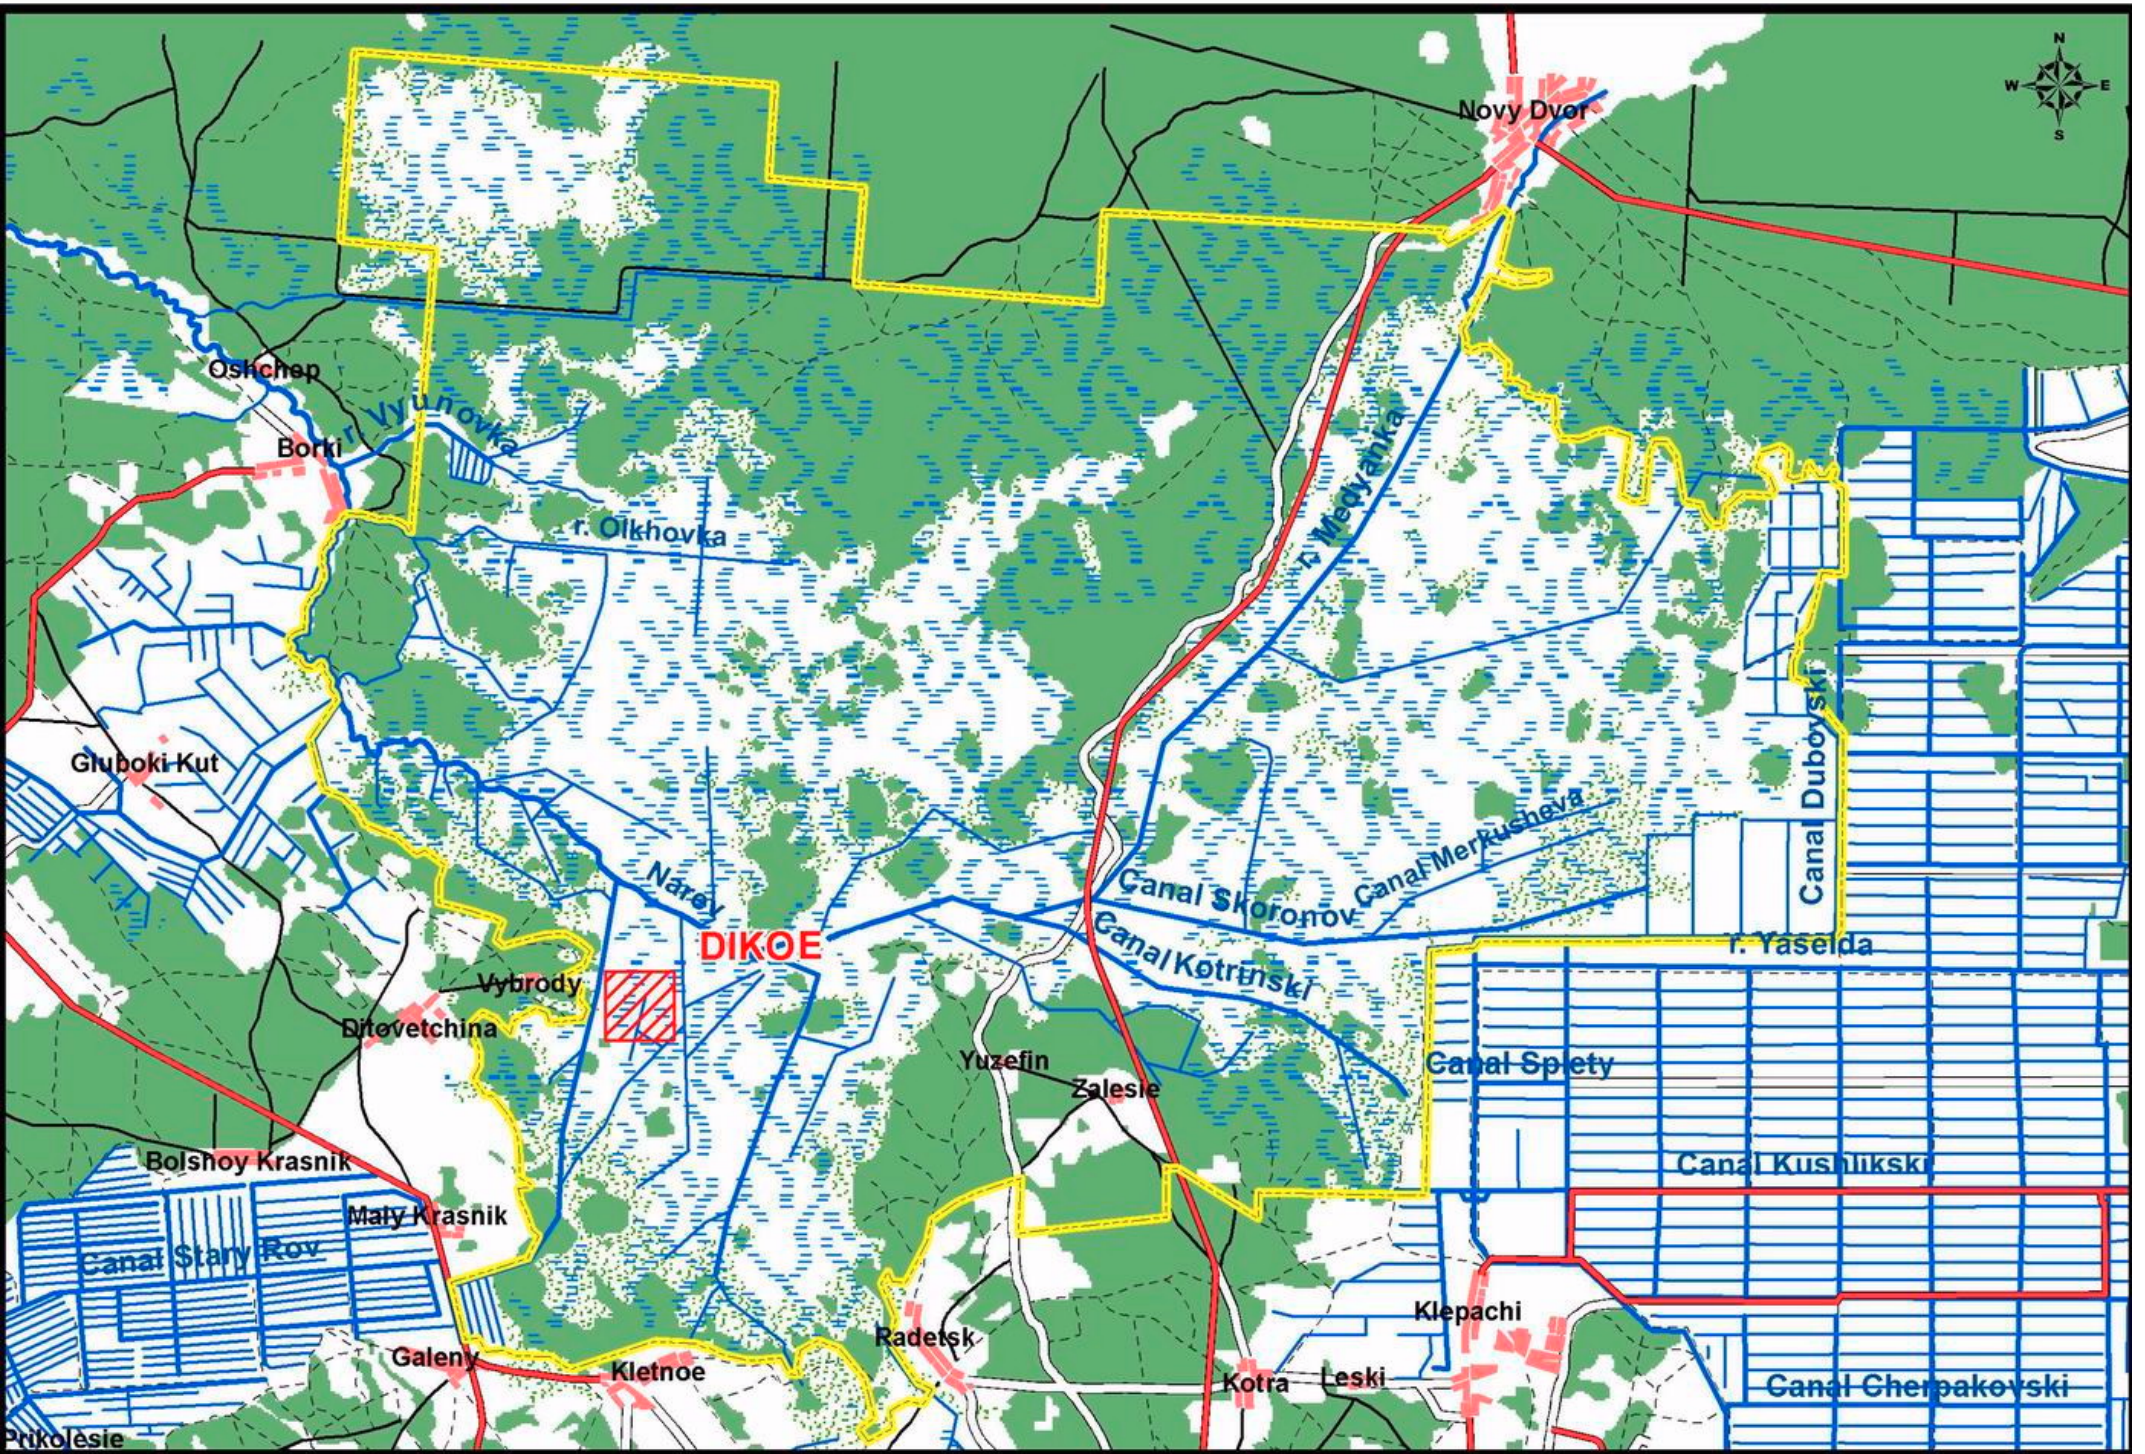

BIODIVERSITY MONITORING PLOTS AT DIKOE SITE

1:100 000